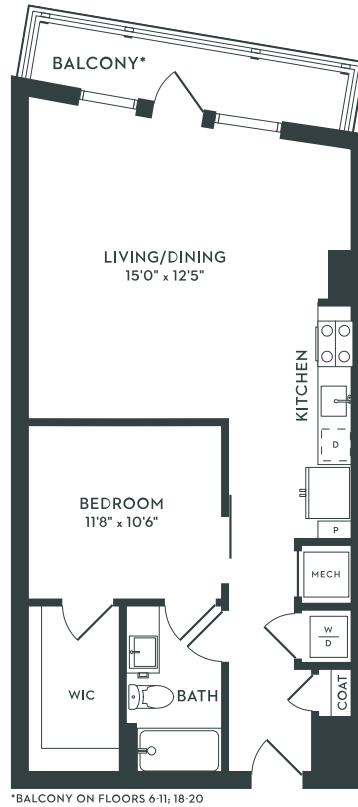

A20

1 BED / 1 BATH

786

SQ. FT.

Evo

1771 N Pierce St Arlington, VA 22209

www.evorosslyn.com

**Floor plans are artist's rendering. All dimensions are approximate. Actual product and specifications may vary in dimension or detail. Not all features are available in every apartment. Prices and availability are subject to change. Please see a representative for details.*